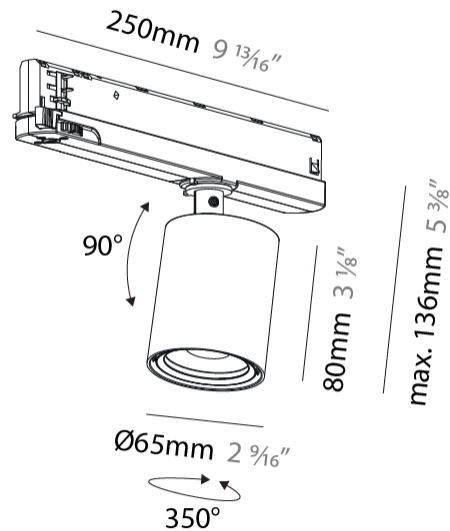

GENERAL

Series: Centriq
Subseries: Centriq In
Brand: Prolicht
Division: Architectural
Mounting Type: Track
Mounting Location: Ceiling
Subcategory: Spots

PHYSICAL

Shape: Cylinder
Diameter (mm): 65
Diameter (in): 2 ⁹/₁₆
Length (mm): 250
Length (in): 9 ¹³/₁₆
Height (mm): 136
Height (in): 5 ³/₈
Light Distribution: Adjustable / Direct
Weight (kg): 0.6
Fixture Finish: SSR / BKV / CWI / CRY / HAB / UFT / ITA / RUA / FTG / MYG / LOD / PUS / FRO / FUP / KIA / POP / BLS / SPG / MEY / GOH / GUM / CHC / COM / ABZ / JAG / OBR / MOS / ROR
Holder Finish: WHI / BLK
Accent Finish: SSR / BKV / CWI / CRY / HAB / LAG / UFT / ITA / RUA / RUR / MIC / FTG / MYG / TWT / LOD / PUS / FRO / FUP / KIA / POP / BLS / SPG / MEY / GOH / GUM / CHC / COM / ABZ / JAG
Fixture Material: Aluminum

ELECTRICAL

Lamp Type: LED (Zhaga Standard)
Input Wattage (W): 23
Total Output Wattage (W): 20.9
Dimming: Non-Dimmable / 0-10V Dimming
Driver Included: Yes
Driver Location: Integrated
Driver Type: Constant Current - 120Vac
Driver Class: Class 2
Input Voltage (V): 120

LED

Number of LEDs: 1
Color Temperature (°K): 2700 / 3000 / 3500 / 4000
Max. Delivered Lumen (lm): 1975 / 2056 / 2145 / 2245
Nominal Lumen (lm): 2429 / 2529 / 2638 / 2761
CRI: >90 CRI
Lamp Life (hrs): 50000

OPTICAL

Reflector: 24 / 36 / 52
Adjustability: Rotational 360°; Tilt 90°

RATINGS AND CERTIFICATIONS

Certified By: Certified for North American Standards
IP rating: IP20